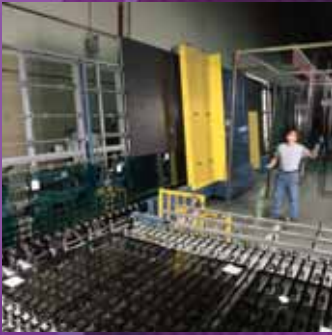

- Curtain Wall Systems
- Entrance Doors and Store Fronts
- Amarlite® Architectural Products
- Visual™
- Sumiglass®
- Powder Coating - Archkote
- Aluminum Extrusions
- Insulating Glass
- Tempered Glass
- Resistor™ - Hurricane Impact Systems
- Bullet Resistant Glass
- Silk-screened Glass
- Ceramic Frit Spandrel Glass
- Laminated Glass
- Mirror Manufacturing - Armor Back
- Mirrored Wardrobe Doors
- Supreme Shower Door Glass
- Arch Deco Glass®